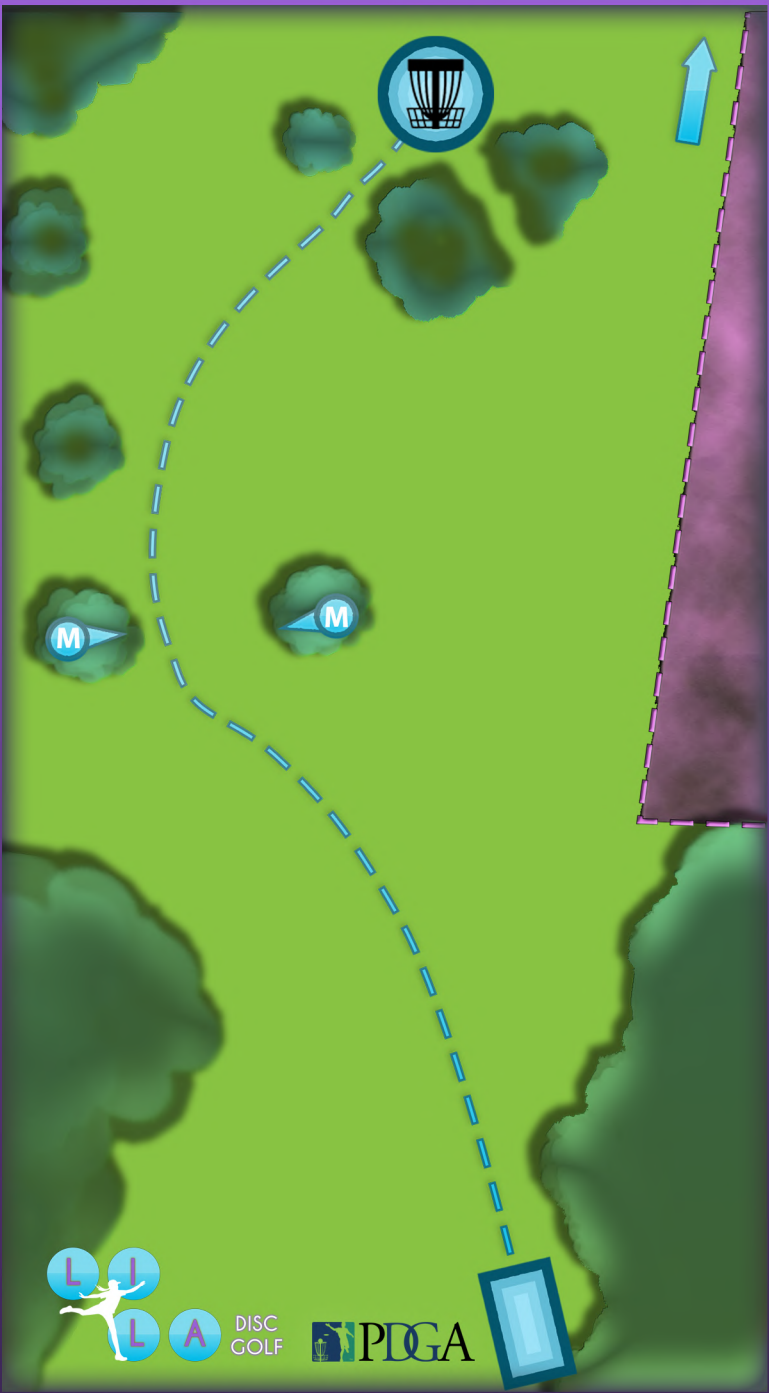

ARROWS LABELLED WITH A "M", INDICATE MANDATORIES.

OB: MEANS OUT OF BOUNDS. IF YOU LAND THERE, CONTINUE WHERE YOU CROSSED OUT WITH A PENALTY STROKE.

HOLE 02

LILA'S STANDARD

IN THE JUNGLE

PAR 4

DISTANCE	ELEVATION
140M	-2M

SPOTTER RECOMMENDED.
MANDO TREE ON THE HILLSIDE
(ARROW-M).

IF YOU MISS THE MANDO
RIGHT, CONTINUE WITH
PENALTY. DROPZONE ON
FAIRWAY NEXT TO MANDO.

HOLE 03

LILA'S STANDARD

JUNGFRAU

PAR 3

DISTANCE	ELEVATION
50M	+20M

SAFETY FIRST! IF NO SAFE STANCE POSSIBLE, TAKE A CASUAL RELIEF BACKWARDS.

HOLE 04

LILA'S STANDARD

*TWO
TOWERS*

PAR 4

DISTANCE	ELEVATION
151M	±0M

MANDATORY BETWEEN THE TREES. DROPZONE BETWEEN MANDO-TREES.

OB FEELD TO THE FAR RIGHT

PAR 4

DISTANCE	ELEVATION
146M	+7M

MANDATORY IS THE BIG TREE.
DROPZONE NEXT TO IT ON
THE RIGHT.

HOLE 08

LILA'S STANDARD

EASY 3

PAR 3

DISTANCE	ELEVATION
92M	-6M