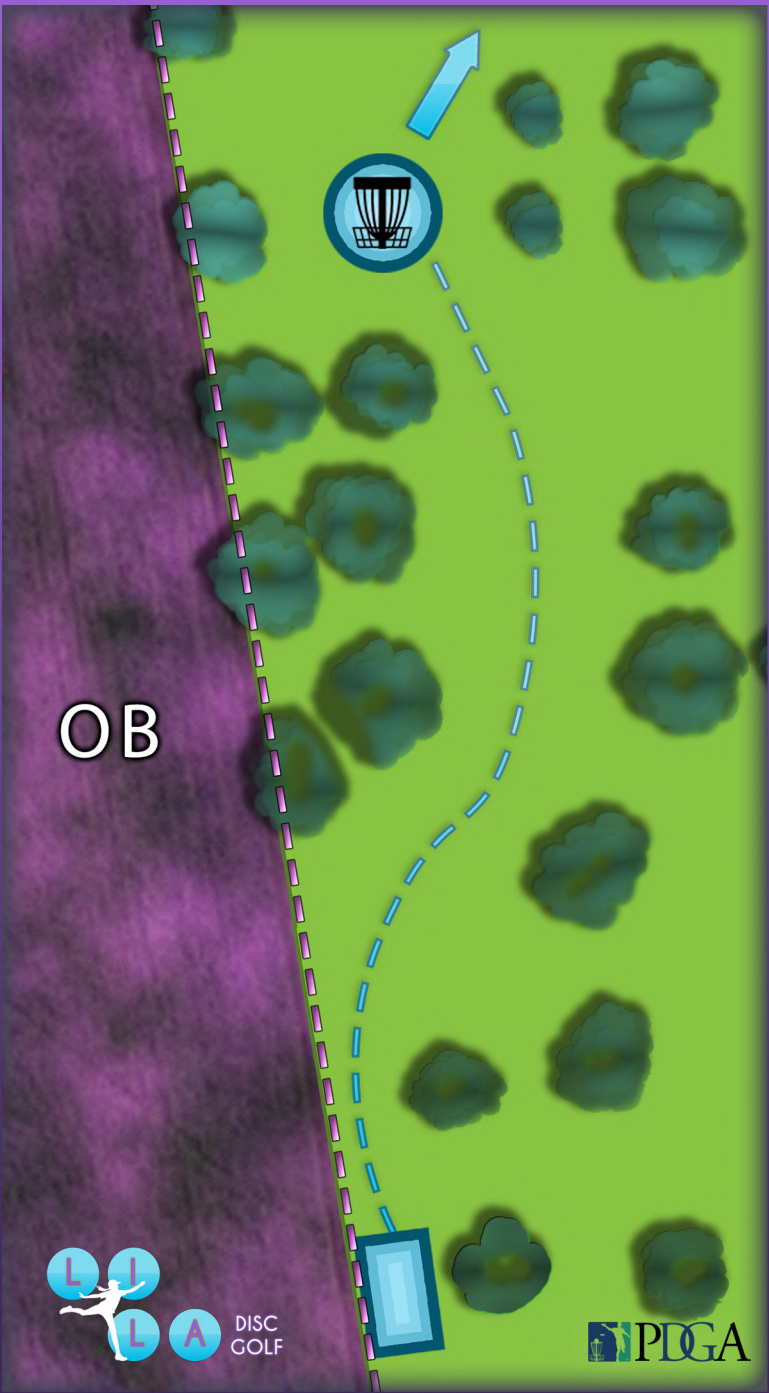

HOLE 15

LILA'S STANDARD

SNAKE

PAR 3

DISTANCE	ELEVATION
110M	±0M

FIELD IS OUT OF BOUNDS.

LILA DISC GOLF

PDGA