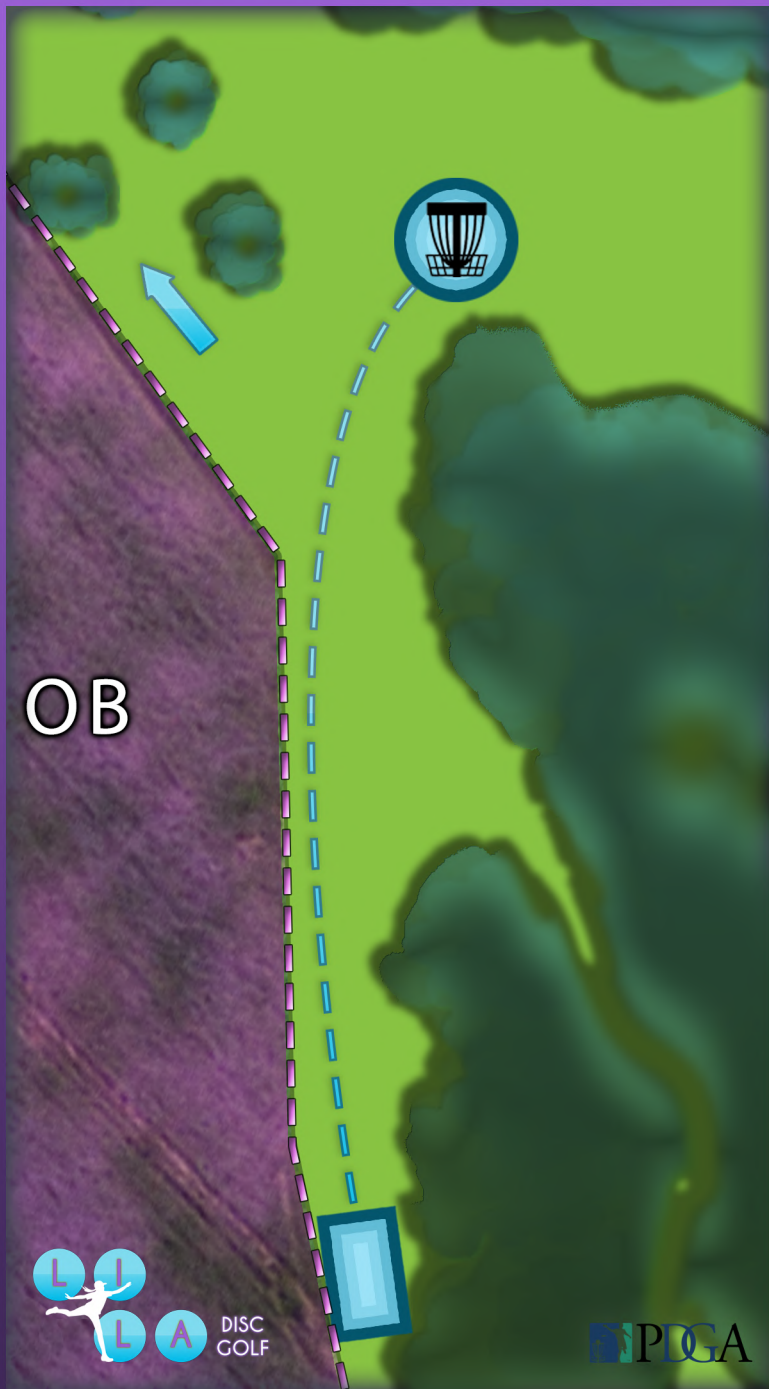

LILA'S STANDARD

LITTLE-L

PAR 3

DISTANCE	ELEVATION
80M	+1M

MIND PLAYERS ON NR.13!
SPOTTER RECOMMENDED.

FIELD IS OUT OF BOUNDS.
BUSHES TO THE RIGHT ARE
NATURAL HAZARD WITHOUT
PENALTY. TRY NOT
TO VISIT THEM!

HOLE 15