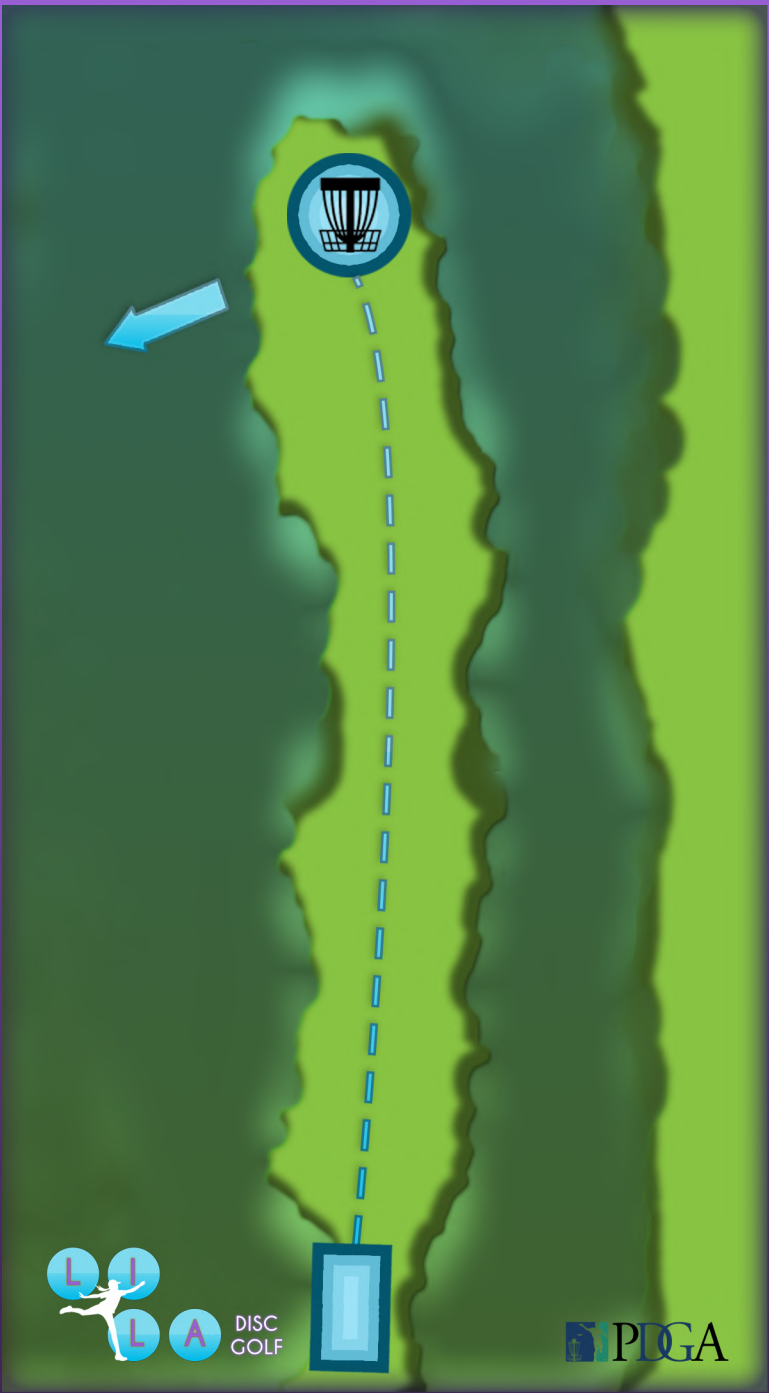

LILA'S STANDARD

WILER

PAR 4

DISTANCE	ELEVATION
160M	-9M

MANDATORY BETWEEN THE TREES. DROPZONE BETWEEN THE MANDO TREES.

HOLE 07

LILA'S STANDARD

FREDY'S

PAR 4

DISTANCE	ELEVATION
146M	+7M

MANDATORY IS THE BIG TREE.
DROPZONE NEXT TO IT ON
THE RIGHT.

HOLE 08

LILA'S STANDARD

EASY 3

PAR 3

DISTANCE	ELEVATION
92M	-6M

HOLE 09

LILA'S STANDARD

*WELCOME
TO SUOMI*

PAR 3

DISTANCE	ELEVATION
77M	-1M

HOLE 10

LILA'S STANDARD

LILA'S
DROP