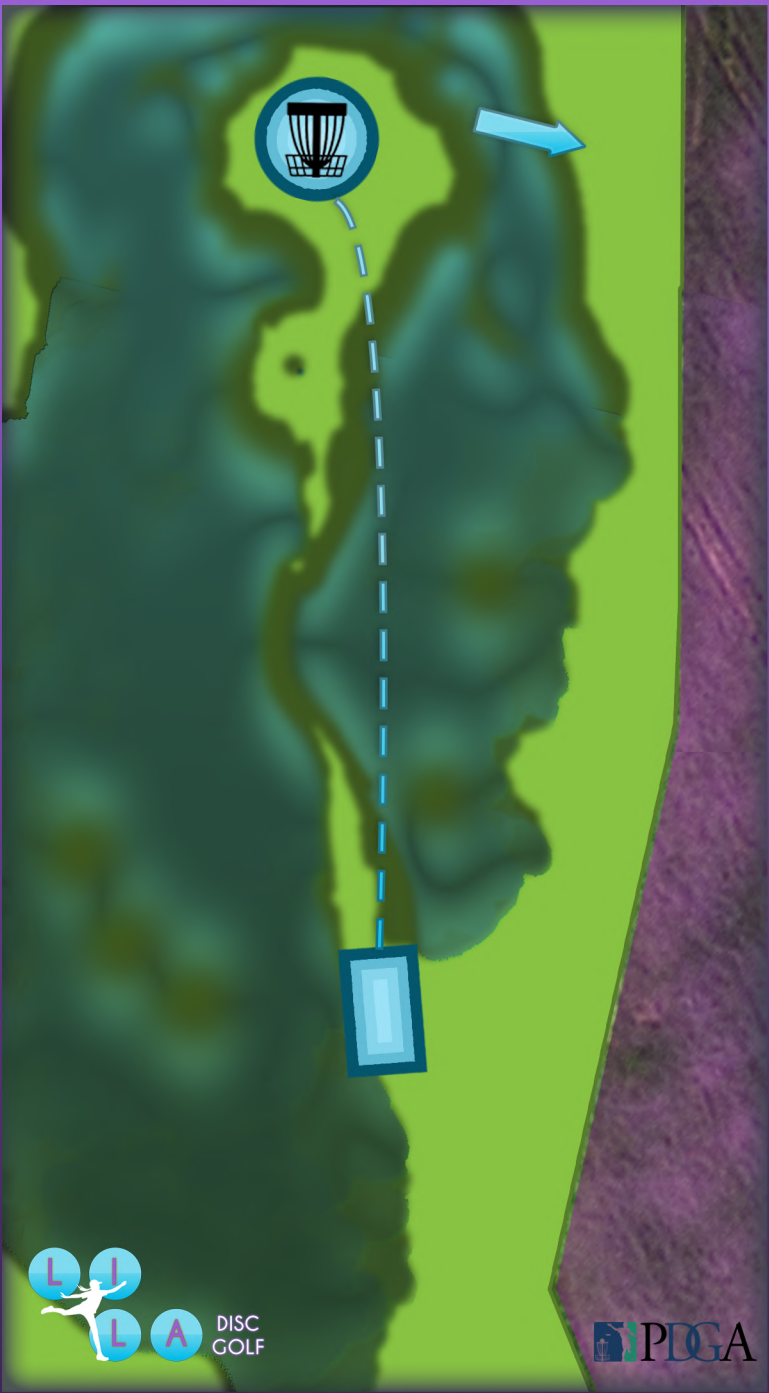

MIND PLAYERS ON NR.2
& NR.11. DOUBLE MANDATORY.
DROPZONE BEHIND THE WOOD
TRUNK WITH THE STEP.

CASUAL RELIEFE ON
WOODPILES.

HOLE 13

LILA'S STANDARD

ONE WAY

PAR 3

DISTANCE	ELEVATION
80M	+2M

HOLE 14

LILA'S STANDARD

LITTLE-L

PAR 3

DISTANCE	ELEVATION
80M	+1M

MIND PLAYERS ON NR.13!
SPOTTER RECOMMENDED.

FIELD IS OUT OF BOUNDS.
BUSHES TO THE RIGHT ARE
NATURAL HAZARD WITHOUT
PENALTY. TRY NOT
TO VISIT THEM!

HOLE 15