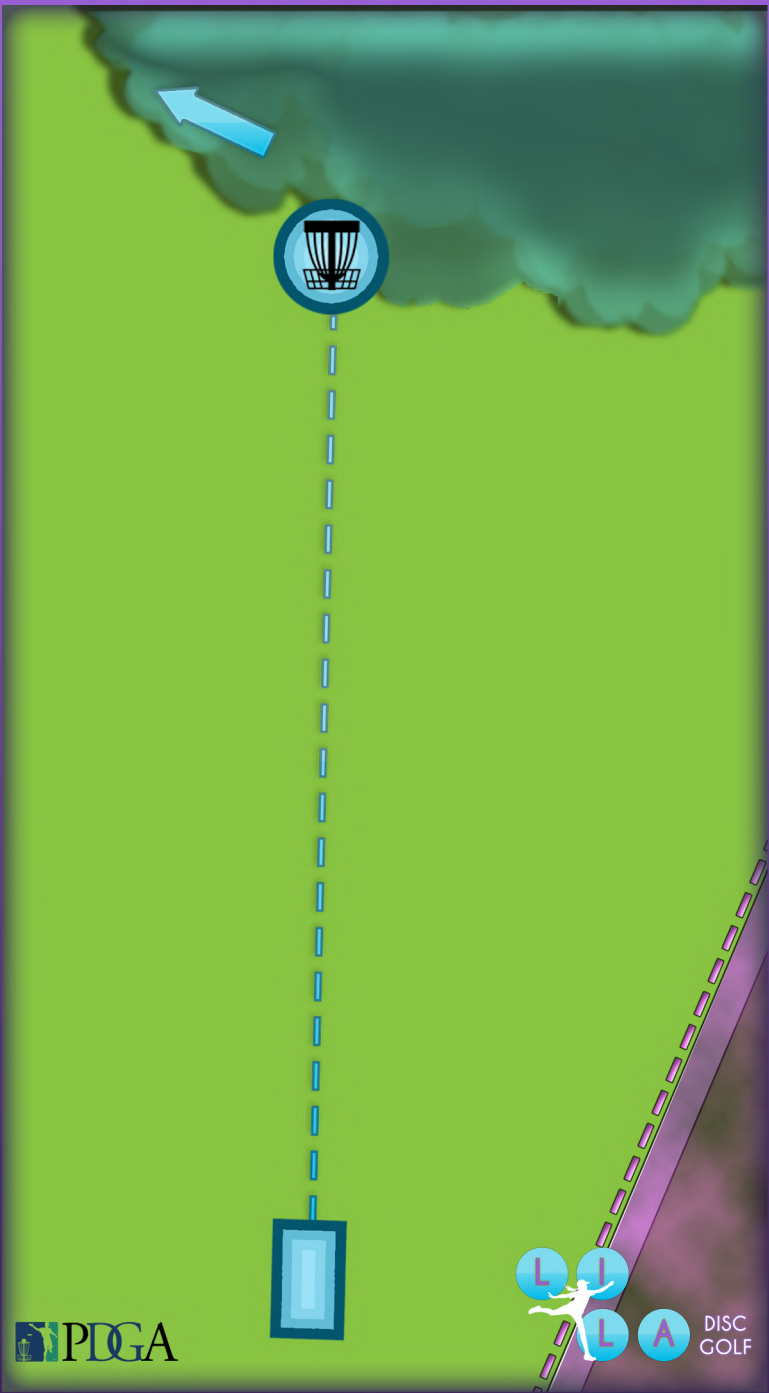

LILA'S STANDARD

WILER

PAR 4

DISTANCE	ELEVATION
160M	-9M

MANDATORY BETWEEN THE TREES. DROPZONE BETWEEN THE MANDO TREES.

HOLE 07

LILA'S STANDARD

FREDY'S

PAR 4

DISTANCE	ELEVATION
146M	+7M

MANDATORY IS THE BIG TREE.
DROPZONE NEXT TO IT ON
THE RIGHT.

HOLE 08

LILA'S STANDARD

EASY 3

PAR 3

DISTANCE	ELEVATION
92M	-6M

HOLE 09

LILA'S STANDARD

*WELCOME
TO SUOMI*

PAR 3

DISTANCE	ELEVATION
77M	-1M

HOLE 10

LILA'S STANDARD

LILA'S
DROP