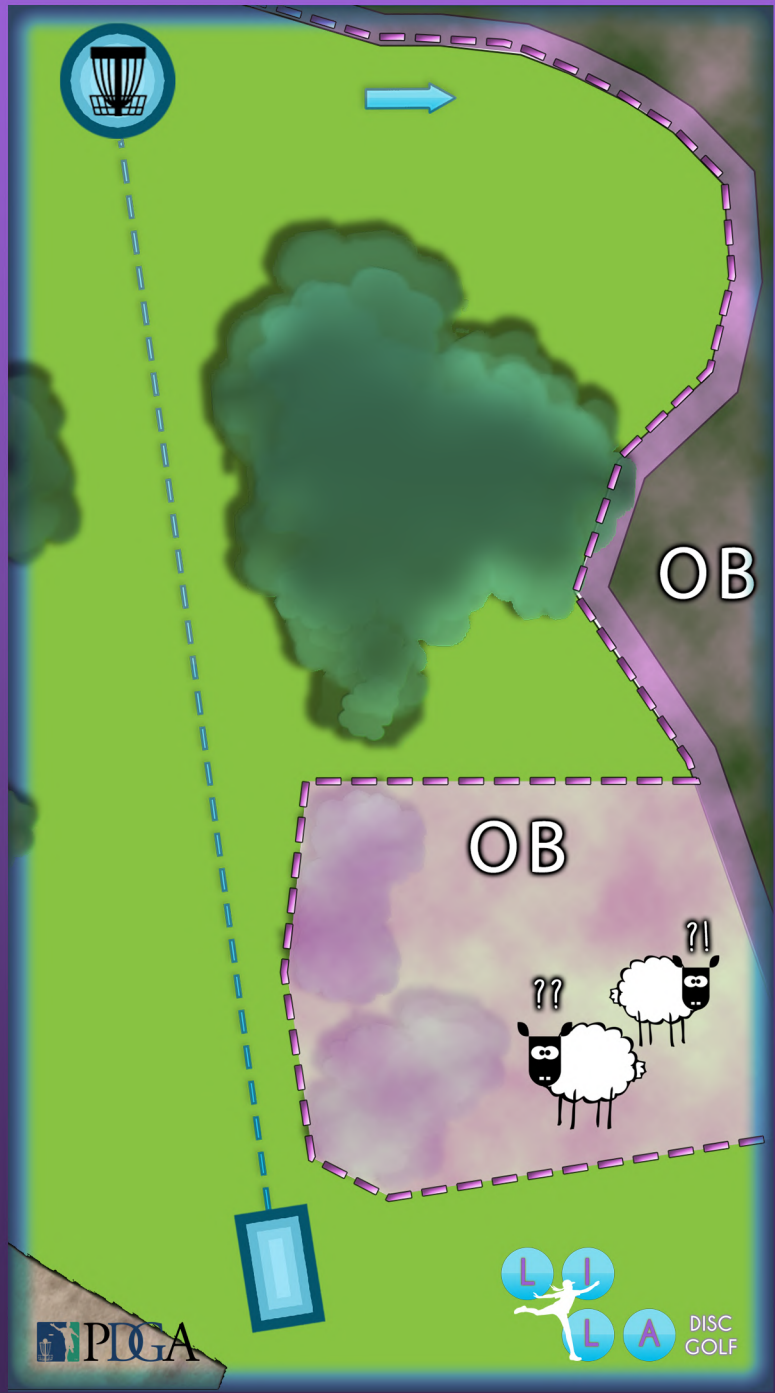

HOLE 05

LILA'S STANDARD

SHEEEP!

PAR 4

DISTANCE	ELEVATION
115M	+15M

YOU DON'T WANT TO MESS WITH THE SHEEP. ROADS OB.