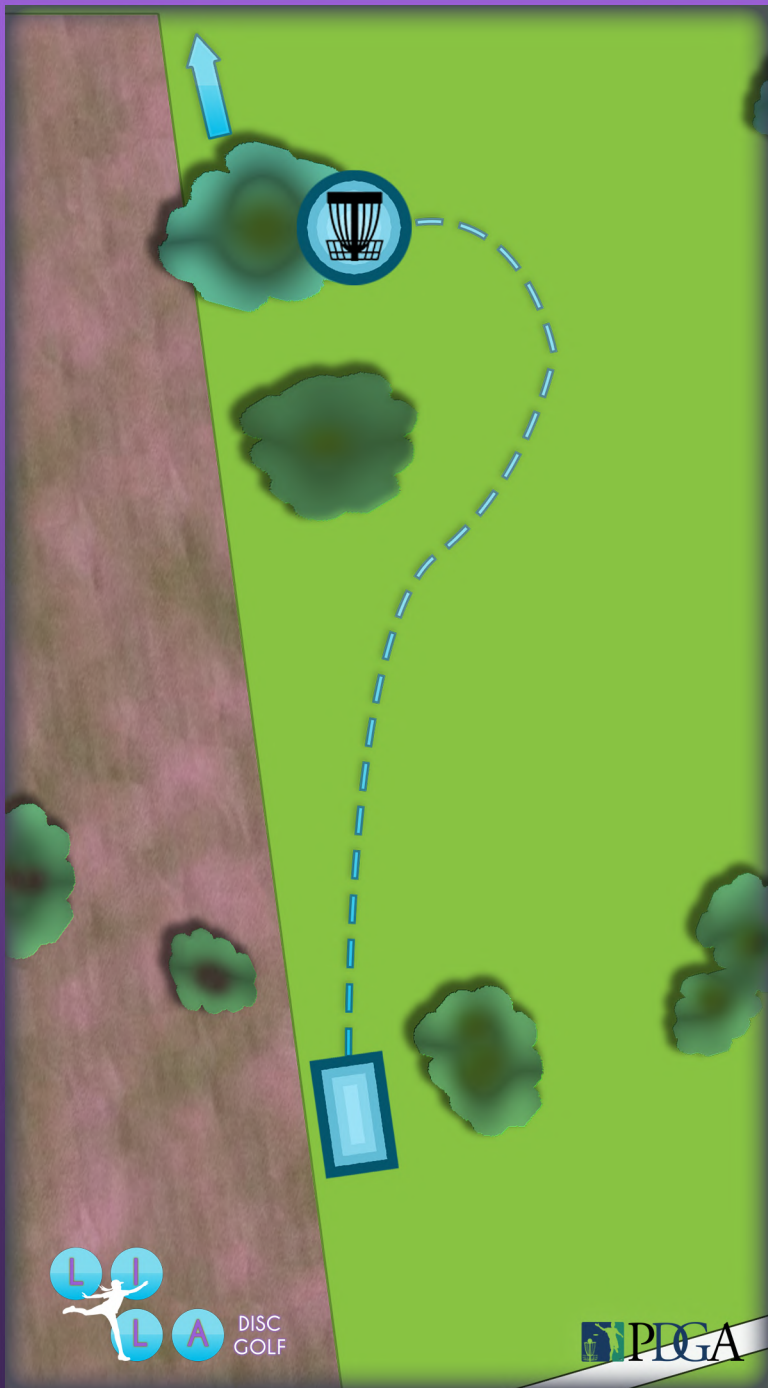

CADDY BOOK LILA DISC GOLF

DISC
GOLF

HOLE 01

LILA'S STANDARD

HANG IN THERE

PAR 3

DISTANCE	ELEVATION
77M	±0M

BLUE ARROW SHOWS DIRECTION OF THE NEXT TEE.

ARROWS LABELLED WITH A "M", INDICATE MANDATORIES.

OB: MEANS OUT OF BOUNDS. IF YOU LAND THERE, CONTINUE WHERE YOU CROSSED OUT WITH A PENALTY STROKE.

HOLE 02

LILA'S STANDARD

IN THE JUNGLE

PAR 4

DISTANCE	ELEVATION
140M	-2M

SPOTTER RECOMMENDED.
MANDO TREE ON THE HILLSIDE
(ARROW-M).

IF YOU MISS THE MANDO
RIGHT, CONTINUE WITH
PENALTY. DROPZONE ON
FAIRWAY NEXT TO MANDO.

HOLE 03

LILA'S STANDARD

JUNGFRAU

PAR 3

DISTANCE	ELEVATION
50M	+20M

SAFETY FIRST! IF NO SAFE STANCE POSSIBLE, TAKE A CASUAL RELIEF BACKWARDS.

HOLE 04

LILA'S STANDARD

*TWO
TOWERS*

PAR 4

DISTANCE	ELEVATION
151M	±0M

MANDATORY BETWEEN THE TREES. DROPZONE BETWEEN MANDO-TREES.

OB FEELD TO THE FAR RIGHT