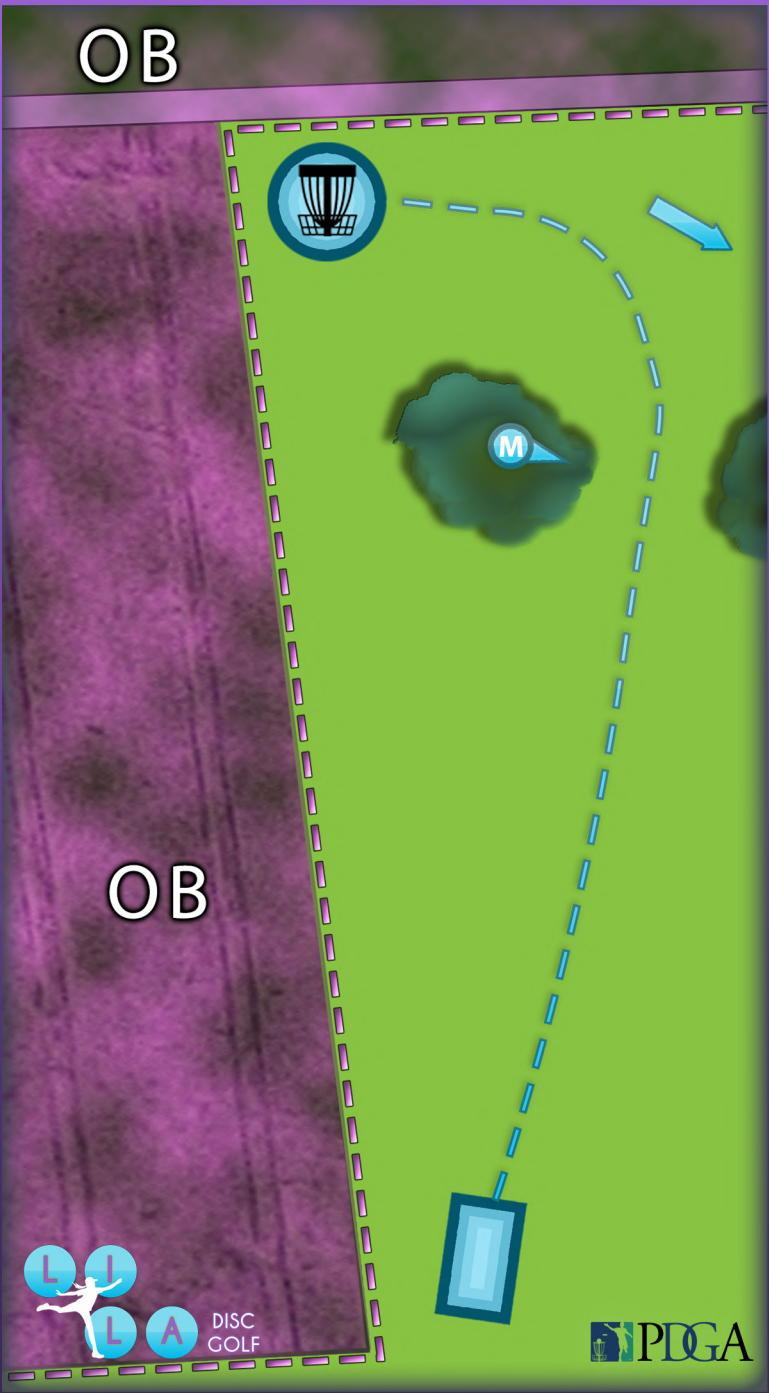

LILA'S STANDARD

#4114

PAR 3

DISTANCE	ELEVATION
87M	±0M

MANDATORY IS THE BIG BRANCH WITH THE ARROW ON IT. NOT THE CENTRAL TRUNK. DROPZONE NEXT TO IT ON THE RIGHT.

OB AS DISPLAYED.

HOLE 17

LILA'S STANDARD

*HOCH-
STAMM*

PAR 3

DISTANCE	ELEVATION
81 M	+1 M

HOLE 18

LILA'S STANDARD

POR-FIN

PAR 3

DISTANCE	ELEVATION
110M	-1M