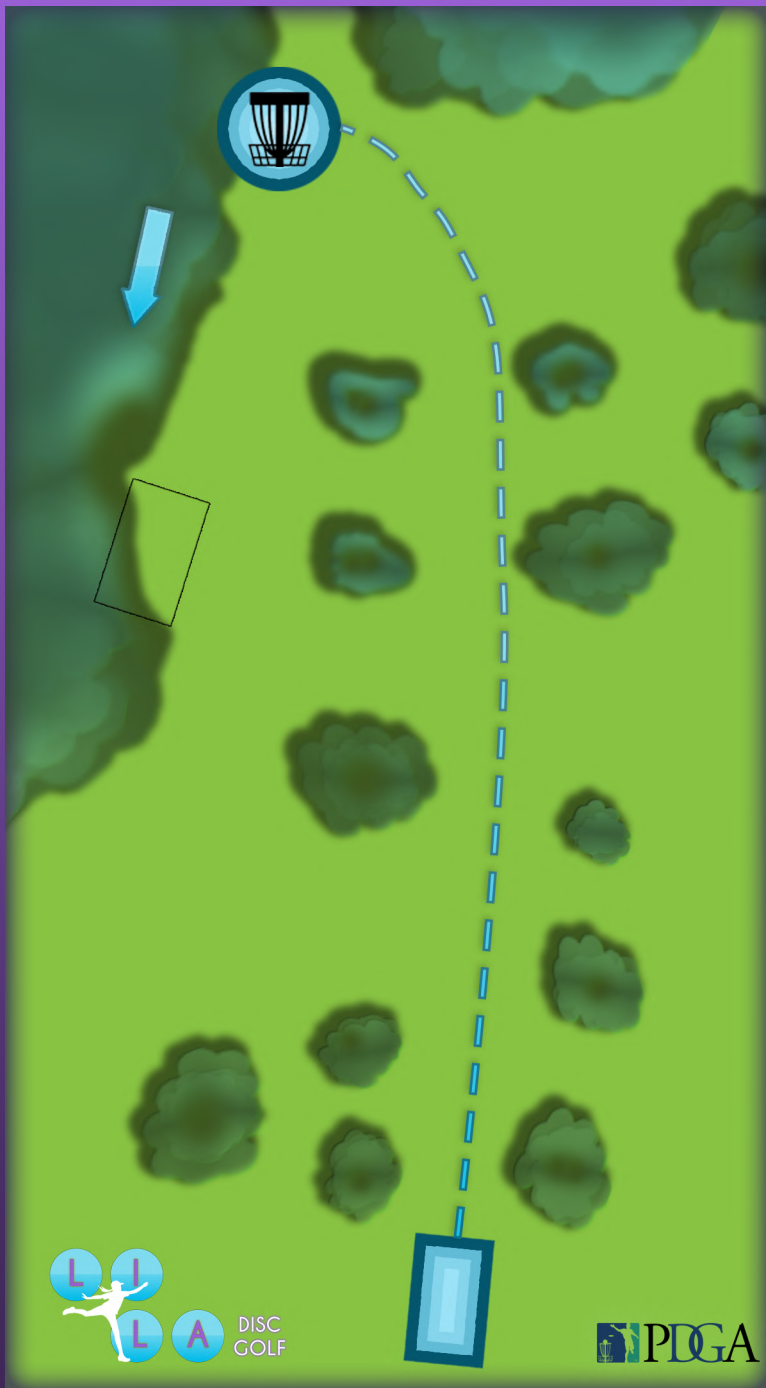

HOLE 11

LILA'S STANDARD

*KIRSCH
HYZER*

PAR 3

DISTANCE ELEVATION

82M +1M

MIND PLAYERS ON NR.12

DISC
GOLF