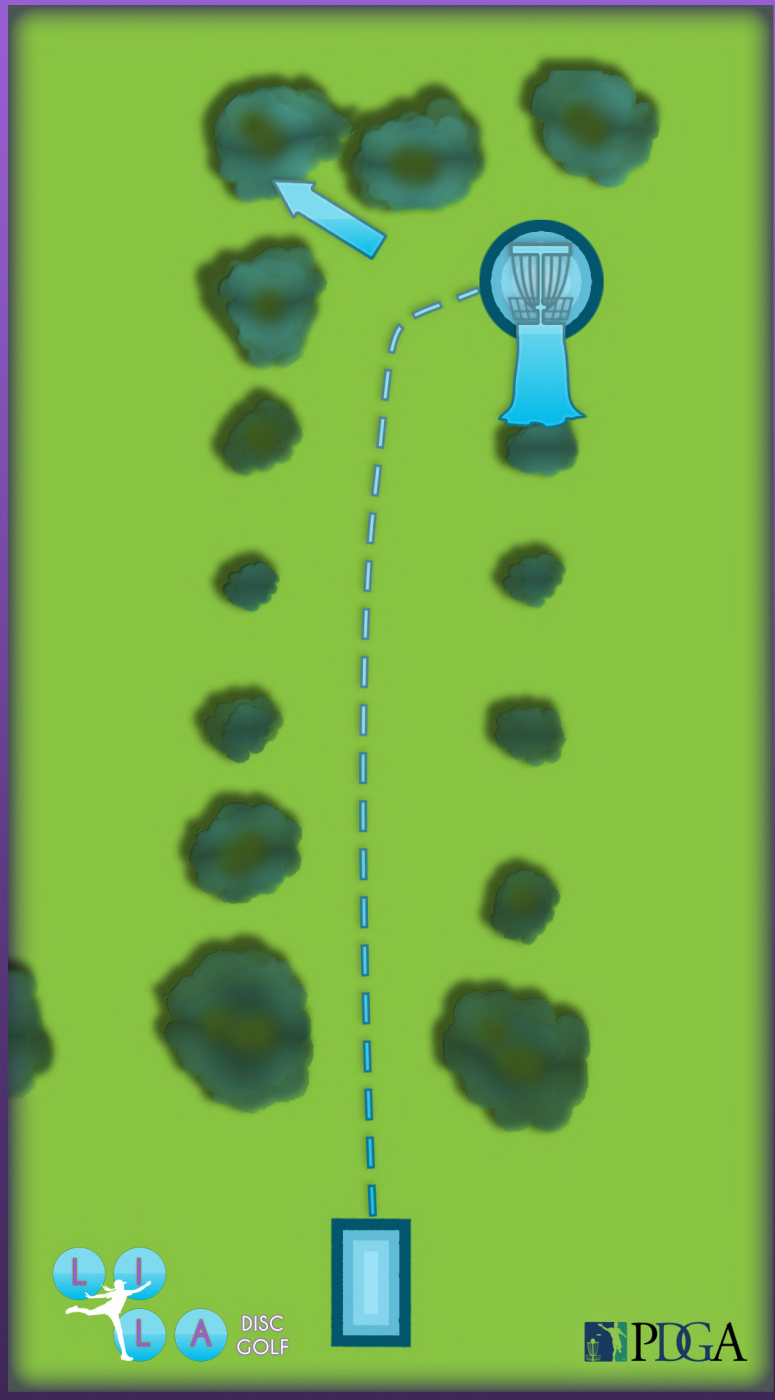

LILA'S STANDARD

#4114

PAR 3

DISTANCE	ELEVATION
87M	±0M

MANDATORY IS THE BIG BRANCH WITH THE ARROW ON IT. NOT THE CENTRAL TRUNK. DROPZONE NEXT TO IT ON THE RIGHT.

OB AS DISPLAYED.

HOLE 17

LILA'S STANDARD

*HOCH-
STAMM*

PAR 3

DISTANCE	ELEVATION
81 M	+1 M

HOLE 18

LILA'S STANDARD

POR-FIN

PAR 3

DISTANCE	ELEVATION
110M	-1M