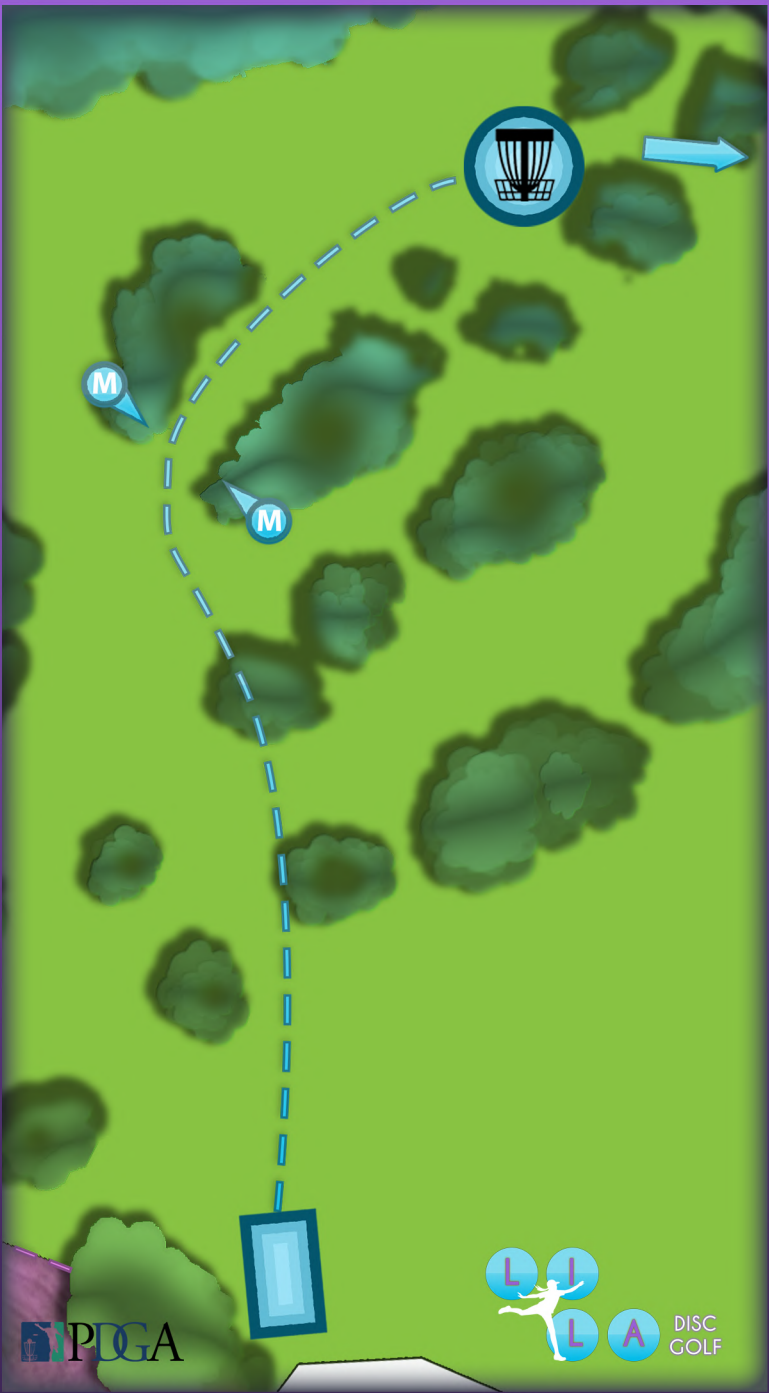

SAFETY FIRST! IF NO SAFE STANCE POSSIBLE, TAKE A CASUAL RELIEF BACKWARDS.

HOLE 04

LILA'S STANDARD

*TWO
TOWERS*

PAR 4

DISTANCE	ELEVATION
151M	±0M

MANDATORY BETWEEN THE TREES. DROPZONE BETWEEN MANDO-TREES.

OB FEELD TO THE FAR RIGHT

DISC GOLF

HOLE 05

LILA'S STANDARD

SHEEEP!

PAR 4

DISTANCE	ELEVATION
115M	+15M

YOU DON'T WANT TO MESS WITH THE SHEEP. ROADS OB.

HOLE 06

LILA'S STANDARD

WILER

PAR 4

DISTANCE	ELEVATION
160M	-9M

MANDATORY BETWEEN THE TREES. DROPZONE BETWEEN THE MANDO TREES.

HOLE 07

LILA'S STANDARD

FREDY'S

PAR 4

DISTANCE	ELEVATION
146M	+7M

MANDATORY IS THE BIG TREE.
DROPZONE NEXT TO IT ON
THE RIGHT.

HOLE 08

LILA'S STANDARD

EASY 3

PAR 3

DISTANCE	ELEVATION
92M	-6M