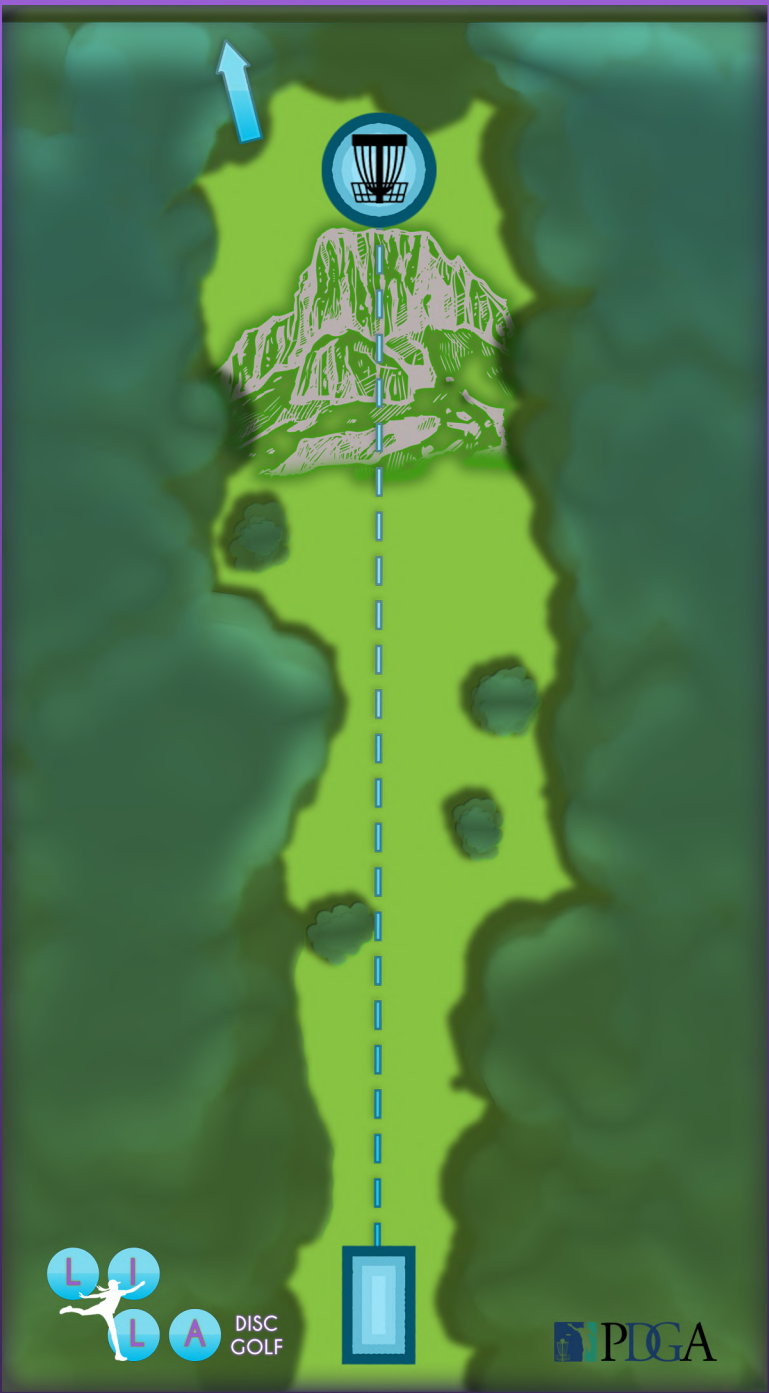

ARROWS LABELLED WITH A "M", INDICATE MANDATORIES.

OB: MEANS OUT OF BOUNDS. IF YOU LAND THERE, CONTINUE WHERE YOU CROSSED OUT WITH A PENALTY STROKE.

HOLE 02

LILA'S STANDARD

IN THE JUNGLE

PAR 4

DISTANCE	ELEVATION
140M	-2M

SPOTTER RECOMMENDED.
MANDO TREE ON THE HILLSIDE
(ARROW-M).

IF YOU MISS THE MANDO
RIGHT, CONTINUE WITH
PENALTY. DROPZONE ON
FAIRWAY NEXT TO MANDO.

HOLE 03

LILA'S STANDARD

JUNGFRAU

PAR 3

DISTANCE	ELEVATION
50M	+20M

SAFETY FIRST! IF NO SAFE STANCE POSSIBLE, TAKE A CASUAL RELIEF BACKWARDS.

HOLE 04

LILA'S STANDARD

*TWO
TOWERS*

PAR 4

DISTANCE	ELEVATION
151M	±0M

MANDATORY BETWEEN THE TREES. DROPZONE BETWEEN MANDO-TREES.

OB FEELD TO THE FAR RIGHT

PAR 4

DISTANCE	ELEVATION
146M	+7M

MANDATORY IS THE BIG TREE.
DROPZONE NEXT TO IT ON
THE RIGHT.

HOLE 08

LILA'S STANDARD

EASY 3

PAR 3

DISTANCE	ELEVATION
92M	-6M